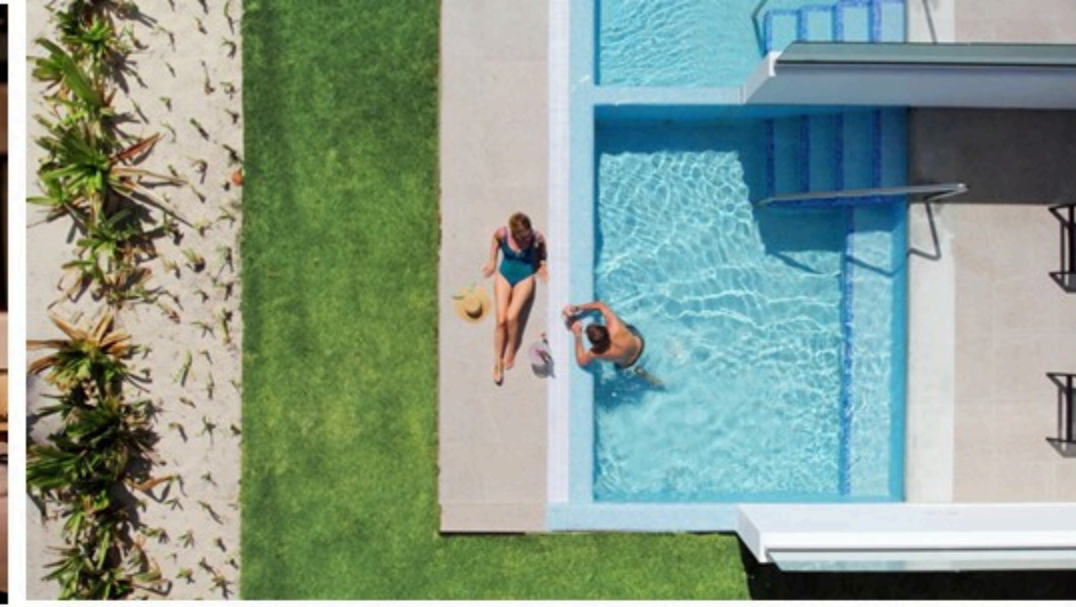

RIU

HOTELS & RESORTS

PRODUCT EVOLUTION